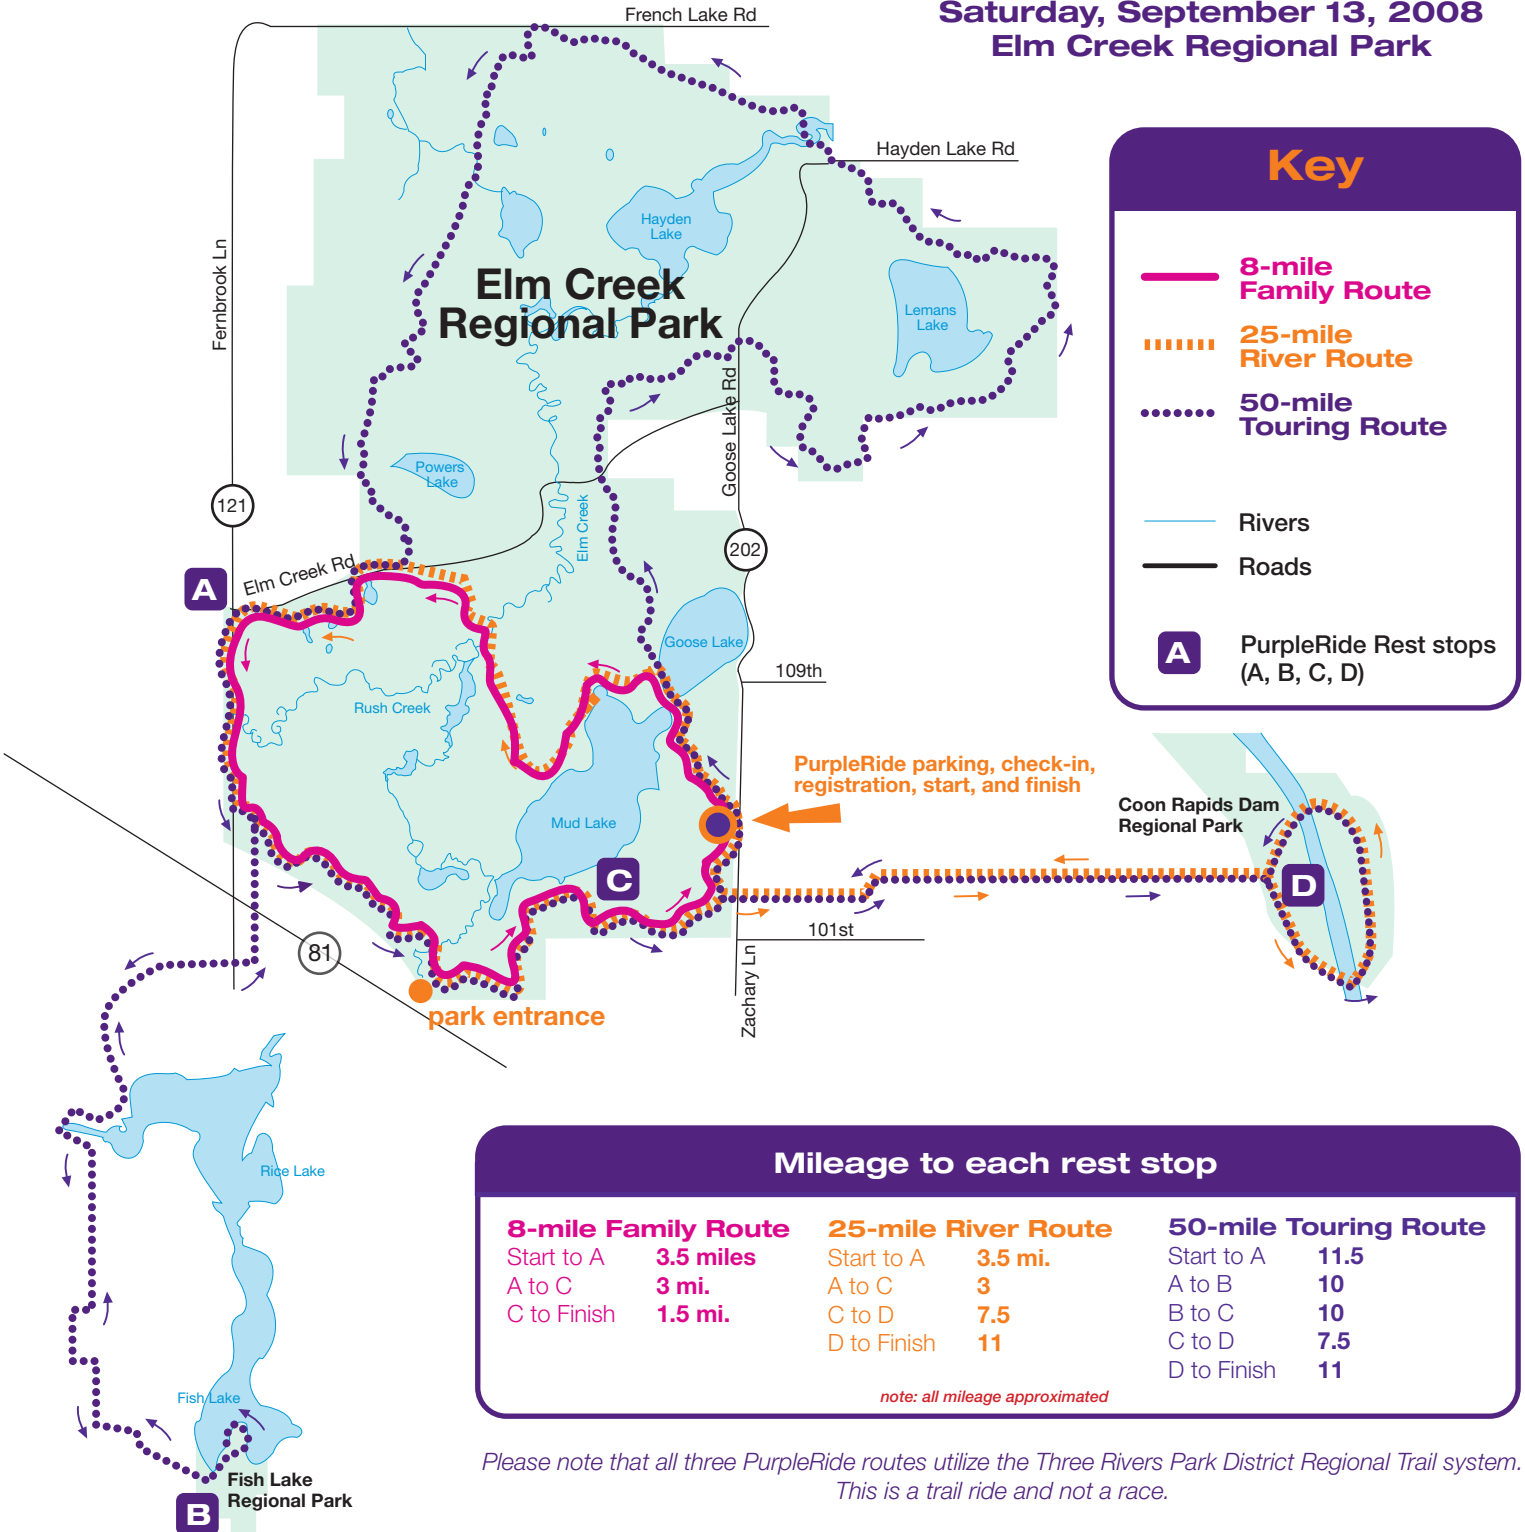

Route Map

Saturday, September 13, 2008
Elm Creek Regional Park

Key

- 8-mile Family Route
- - - - 25-mile River Route
- - - - 50-mile Touring Route
- Rivers
- Roads
- A** PurpleRide Rest stops (A, B, C, D)

Mileage to each rest stop

	8-mile Family Route	25-mile River Route	50-mile Touring Route
Start to A	3.5 miles	3.5 mi.	11.5
A to C	3 mi.	3	10
C to Finish	1.5 mi.	7.5	7.5
		D to Finish	11

note: all mileage approximated

Please note that all three PurpleRide routes utilize the Three Rivers Park District Regional Trail system. This is a trail ride and not a race.

By participating in PurpleRide, you agree to wear your helmet at all times.