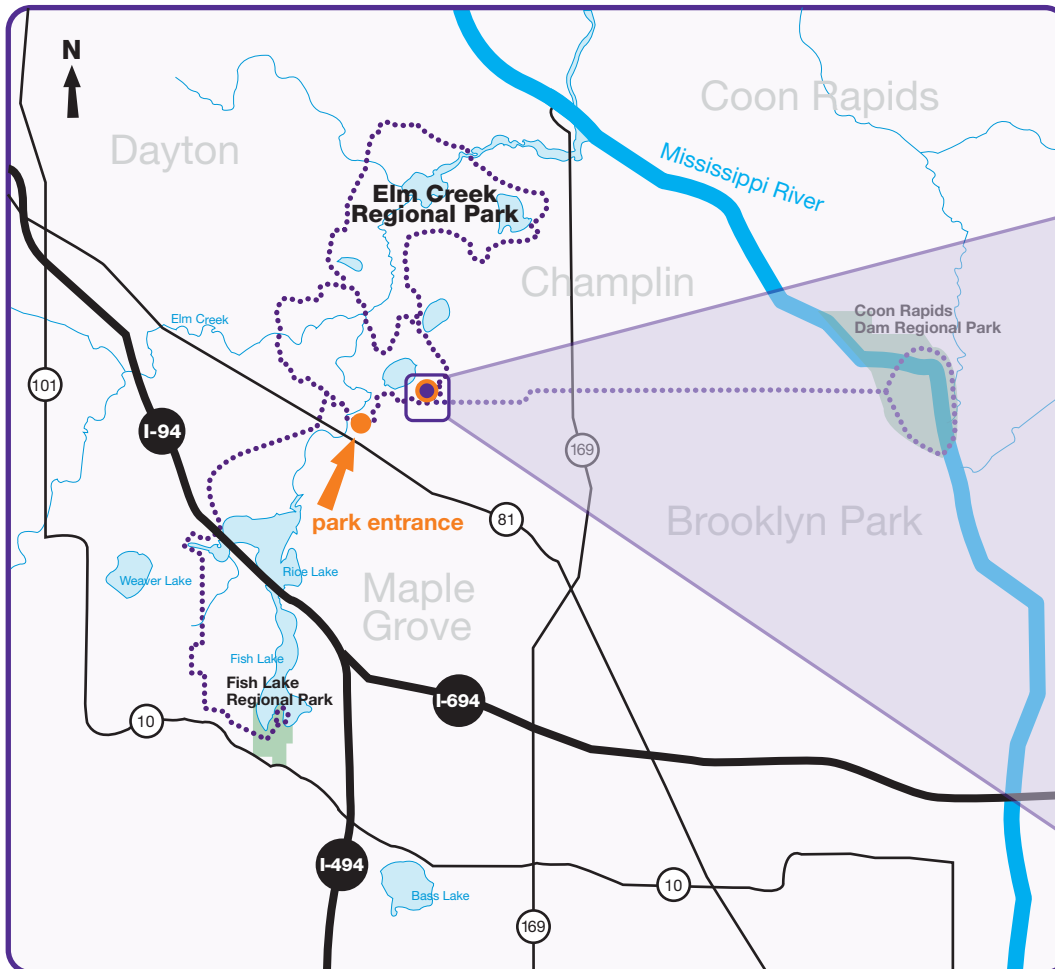

Directions to Elm Creek Regional Park

12400 Elm Creek Park Drive
Maple Grove, Minnesota
(northwest of Osseo, between Champlin,
Dayton and Maple Grove)

From Highway 169 take County Road 81 west to Elm Creek Boulevard. Turn right onto Elm Creek Boulevard and follow it to the roundabout to the park entrance. PurpleRide signage will direct you to parking.

From Highway 494 North to 694 East, exit on Hemlock Lane. Travel north on Hemlock Lane to Highway 81. Travel west on Highway 81 to Elm Creek Boulevard. Turn right on Elm Creek Boulevard and follow it to the roundabout to the park entrance. PurpleRide signage will direct you to parking.

Sunday, September 13, 2009

8-9am	50-mile route check-in
10-11am	25-mile route check-in
11-12pm	8-mile family route check-in
1:30pm	closing ceremonies

Key

- Rivers
- Highways
- Purple Ride