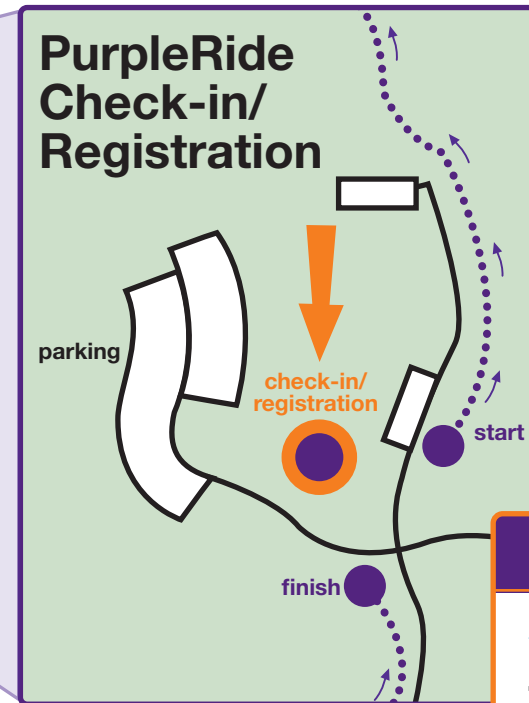

Directions to Elm Creek Regional Park

12400 Elm Creek Park Drive
Maple Grove, Minnesota
(northwest of Osseo, between Champlin,
Dayton and Maple Grove)

From Highway 169 take County Road 81 west to Elm Creek Boulevard. Turn right onto Elm Creek Boulevard and follow it to the roundabout to the park entrance. PurpleRide signage will direct you to parking.

From Highway 494 North to 694 East, exit on Hemlock Lane. Travel north on Hemlock Lane to Highway 81. Travel west on Highway 81 to Elm Creek Boulevard. Turn right on Elm Creek Boulevard and follow it to the roundabout to the park entrance. PurpleRide signage will direct you to parking.

Sunday, September 13, 2009

8-9am	50-mile route check-in
10-11am	25-mile route check-in
11-12pm	8-mile family route check-in
1:30pm	closing ceremonies

Key

- Rivers
- Highways
- Purple Ride