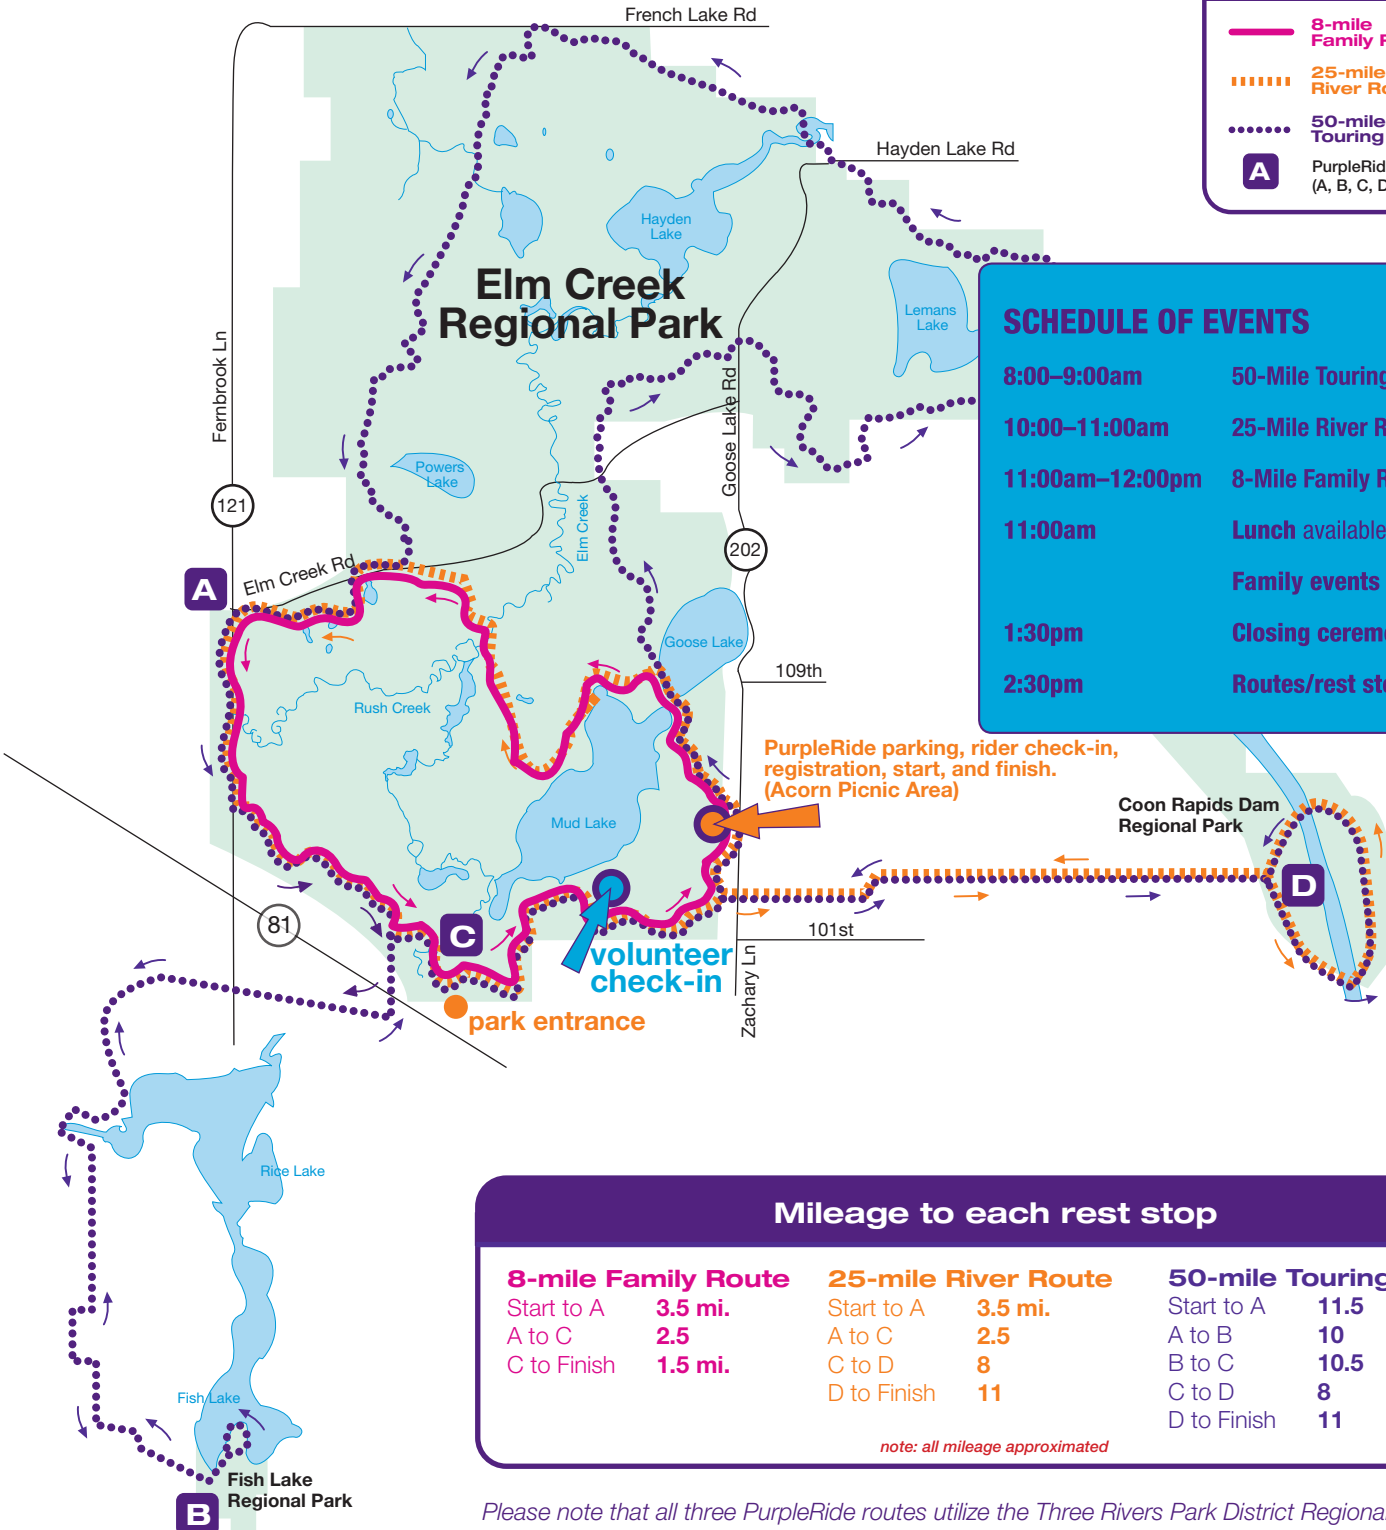

# Route Map

Sponsored by:

## Key

- 8-mile Family Route
- 25-mile River Route
- 50-mile Touring Route
- PurpleRide Rest stops (A, B, C, D)

## SCHEDULE OF EVENTS

- 8:00–9:00am 50-Mile Touring Route begins
- 10:00–11:00am 25-Mile River Route begins
- 11:00am–12:00pm 8-Mile Family Route begins
- 11:00am Lunch available for riders
- Family events begin
- 1:30pm Closing ceremonies
- 2:30pm Routes/rest stops close

## Mileage to each rest stop

	8-mile Family Route	25-mile River Route	50-mile Touring Route
Start to A	3.5 mi.	3.5 mi.	11.5
A to C	2.5	2.5	10
C to Finish	1.5 mi.	8	10.5
		11	8
			11

*note: all mileage approximated*